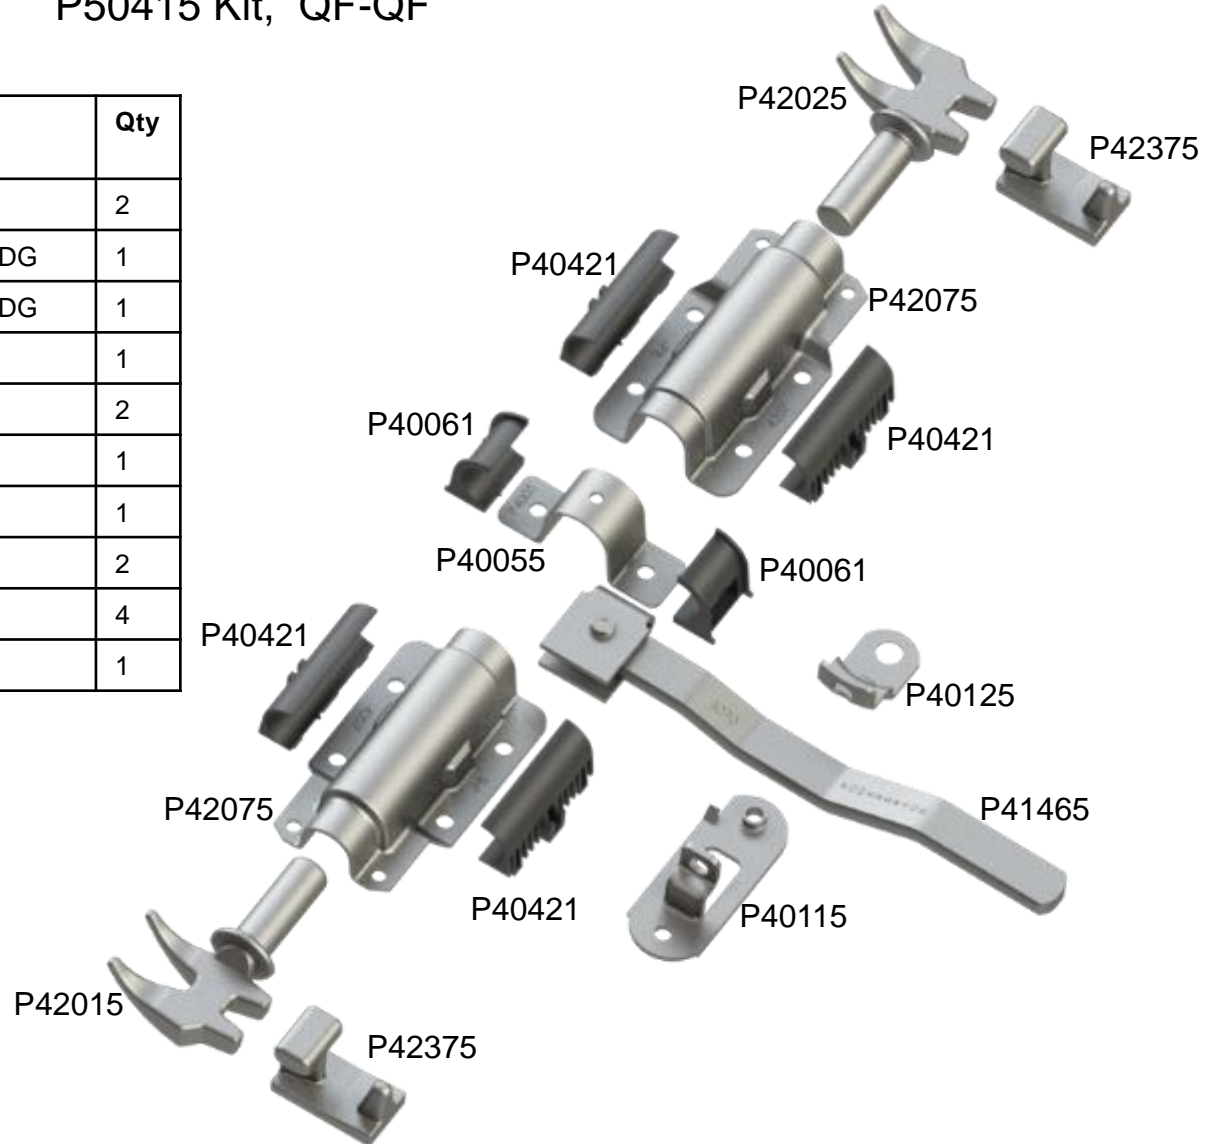

P50415 Kit, QF-QF

Part	Description	Qty
P42375	Keeper, QF, HDG	2
P42025	Cam, QF, RH Top/LH Bottom, HDG	1
P42015	Cam, QF, LH Top/RH Bottom, HDG	1
P40055	Rod Guide, HDG	1
P40061	Half Bushing, for Rod Guide	2
P40115	Seal Plate, HDG	1
P40125	Seal Pin, HDG	1
P42075	Guide Plate, HDG	2
P40421	Half Bushing, for Guide Plate	4
P41465	Handle Assembly, HDG	1

Also Available:

- ✓ Tubing: P50005A

Additional Info:

- ✓ Makes LH or RH lockrod